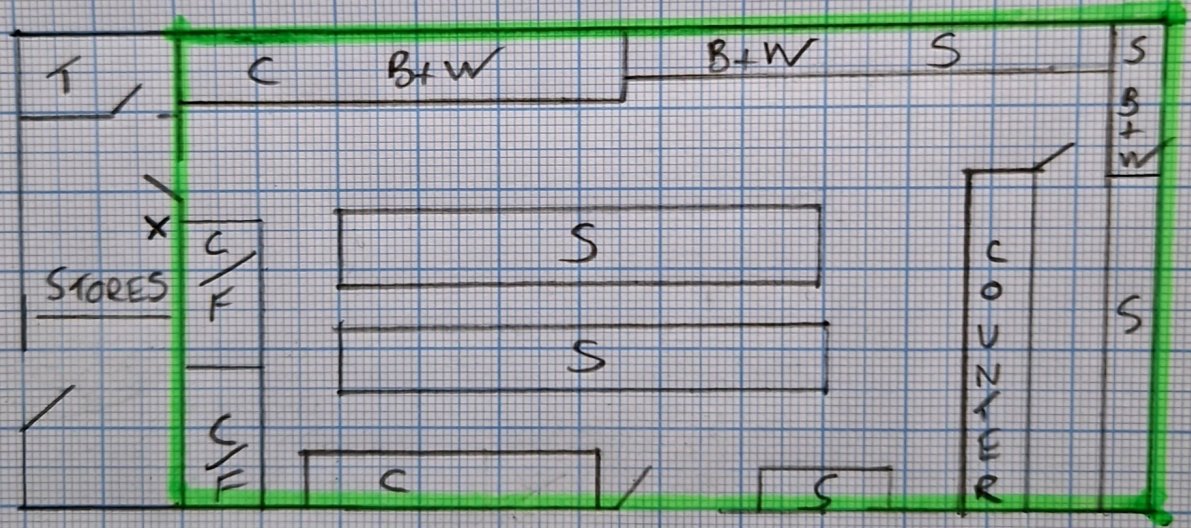

ENGINE LANE STORES
26 ENGINE LANE
GLASCOTE
TAMWORTH B77 2DH

KEY

- C - COOLER
 - F - FREEZER
 - S - SHELVING/DISPLAY
 - T - TOILET
 - X - FIRE EXTINGUISHER
 - B+W - BEERS + WINES
 - - LICENCE AREA
- SCALE 1-100

ENTRANCE

This page is intentionally left blank